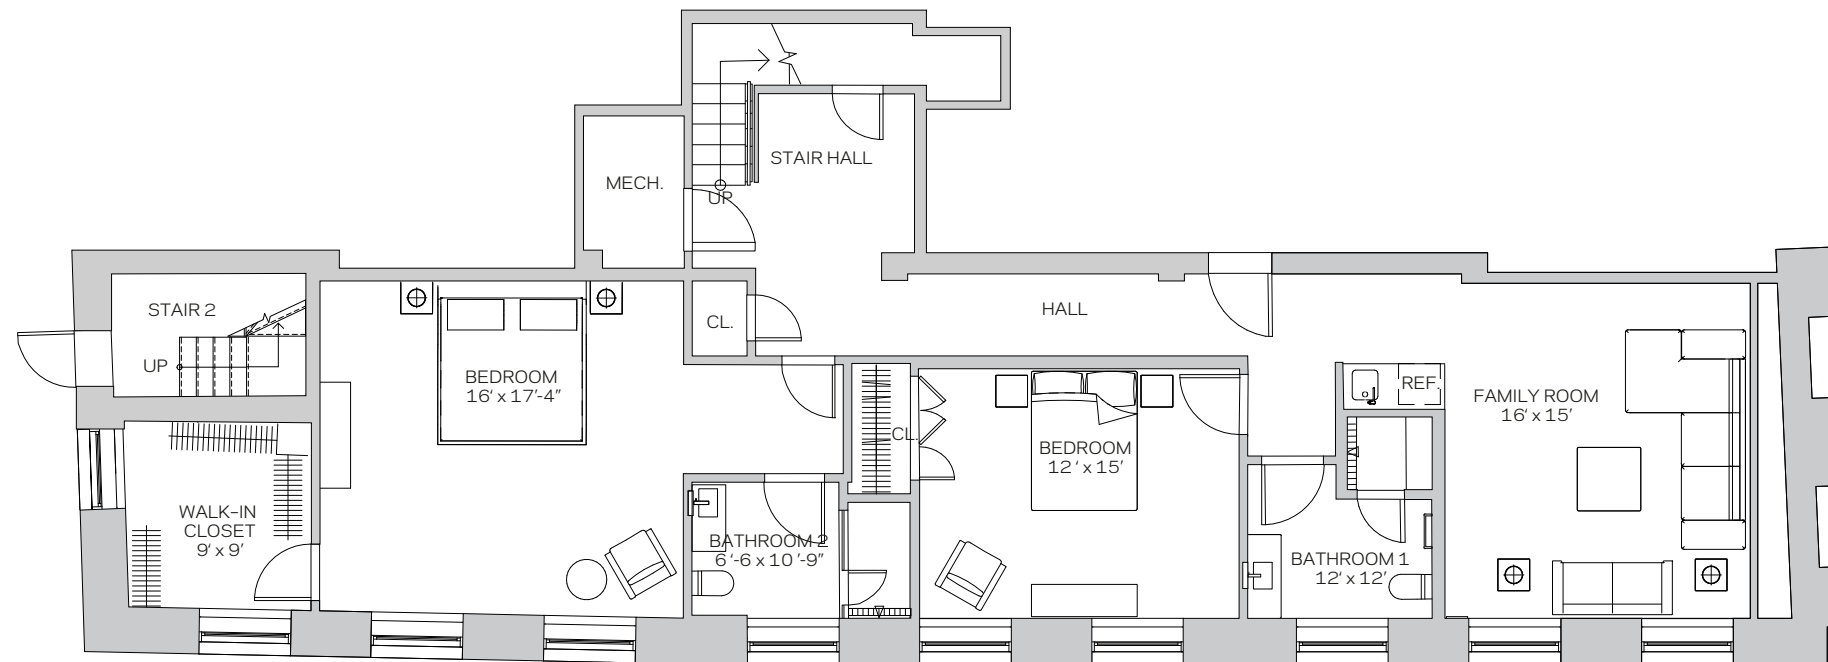

PARLOR LEVEL

GARDEN LEVEL

RESIDENCE IB

3 BEDROOMS | 3 ½ BATHS

RESIDENCE 3,392 SQFT 315 SQM