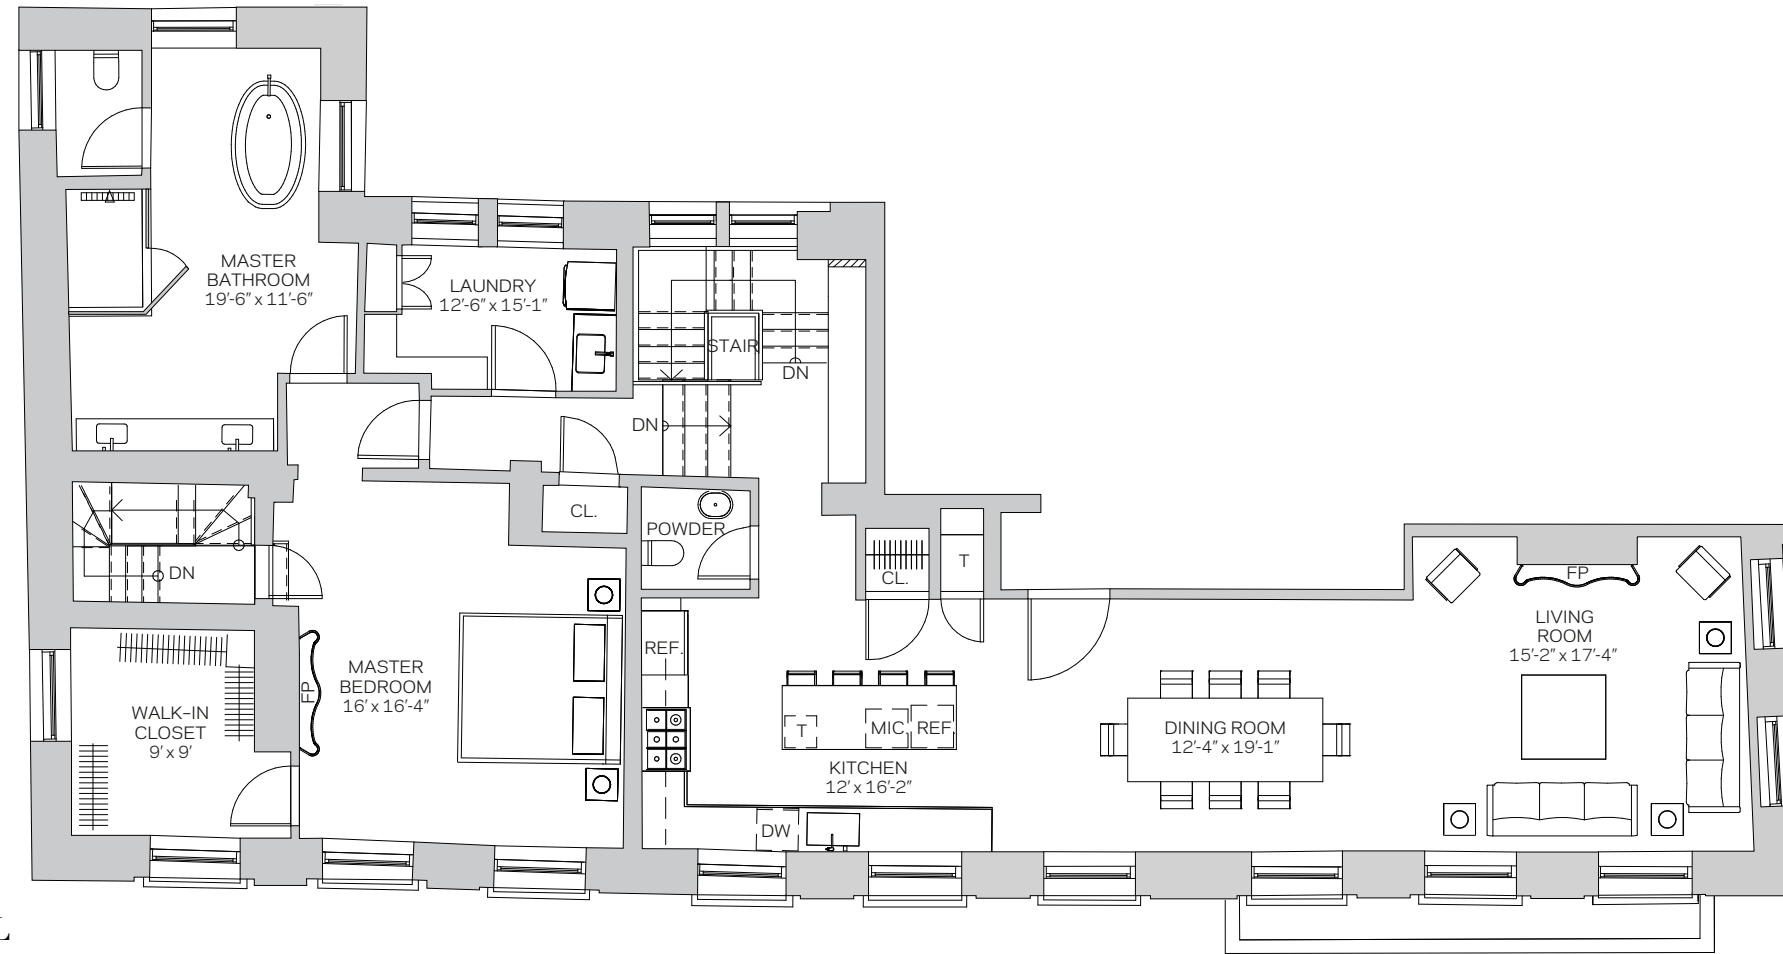

PARLOR LEVEL

GARDEN LEVEL

RESIDENCE IB

3 BEDROOMS | 3 ½ BATHS

RESIDENCE 3,392 SQFT 315 SQM